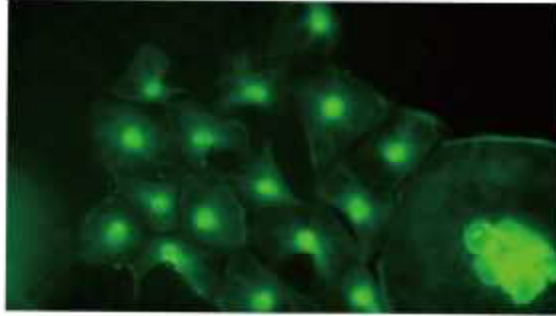

With 30fps data transfer at an uncompressed resolution of 1920X1080, TrueChrome Metrics sets a precedent. It is one of the fastest USB2.0 cameras in the world.

Excellent Capability for Fluorescence

Taking advantage of the ultra high signal to noise ratio sensor, TrueChrome Metrics provides for up to 10 seconds exposure time and gets finest detailed images, even for low light fluorescence.

3D Noise Reduction

Longer exposure times increase the image noise. But the integrated 3D noise reduction function keeps the TrueChrome Metrics image always clean and sharp.

1080P Video Recording

Just click the button to start recording 1080P videos at 30fps. The recorded video files will be saved to the high speed SD card. It is also possible to play back the videos from the SD card directly.

Superb Smart Camera

TrueChrome Metrics automatically analyzes the acquired images, optimizes the white balance, exposure time and saturation to present perfect images. Whatever, for bright field or dark field applications, ideal images can be captured, barely needing any parameter adjustments.

Simple Operations

The TrueChrome Metrics embedded user interface is so simple that not even one mouse click is required to bring up the two simple menus. There are only two icons on the TrueChrome Metrics splash, one for capture, the for settings.