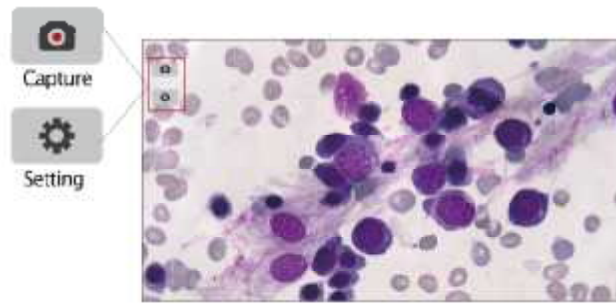

With 30fps data transfer at an uncompressed resolution of 1920X1080, TrueChrome Metrics sets a precedent. It is one of the fastest USB2.0 cameras in the world.

Excellent Capability for Fluorescence

Taking advantage of the ultra high signal to noise ratio sensor, TrueChrome Metrics provides for up to 10 seconds exposure time and gets finest detailed images, even for low light fluorescence.

3D Noise Reduction

Longer exposure times increase the image noise. But the integrated 3D noise reduction function keeps the TrueChrome Metrics image always clean and sharp.

1080P Video Recording

Just click the button to start recording 1080P videos at 30fps. The recorded video files will be saved to the high speed SD card. It is also possible to play back the videos from the SD card directly.

Superb Smart Camera

TrueChrome Metrics automatically analyzes the acquired images, optimizes the white balance, exposure time and saturation to present perfect images. Whatever, for bright field or dark field applications, ideal images can be captured, barely needing any parameter adjustments.

Simple Operations

The TrueChrome Metrics embedded user interface is so simple that not even one mouse click is required to bring up the two simple menus. There are only two icons on the TrueChrome Metrics splash, one for capture, the for settings.