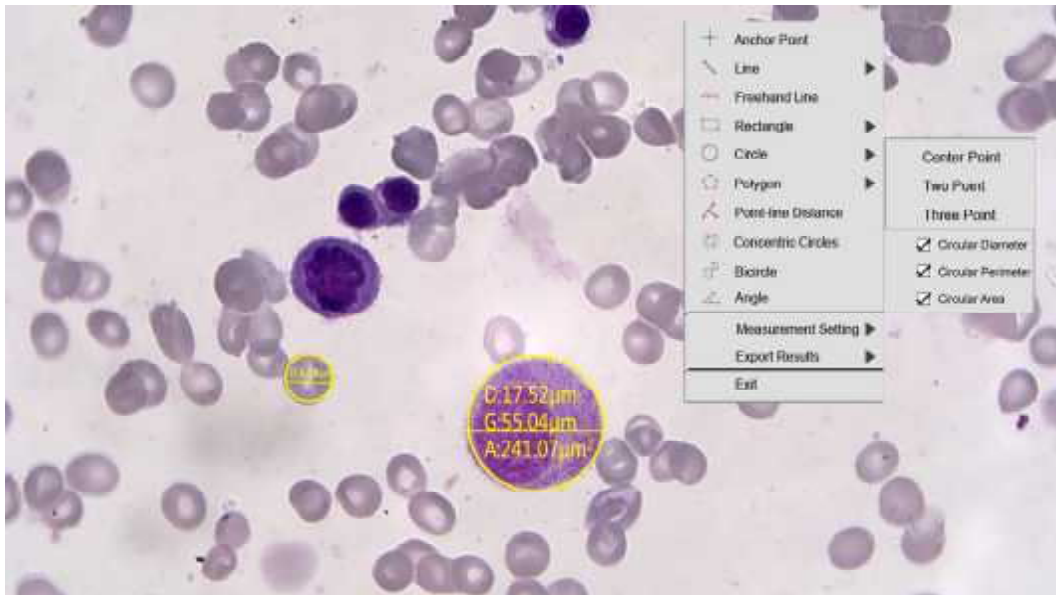

The TrueChrome Metrics provides extremely powerful measurement functionality including: freehand lines, rectangles, polygons, circles, bicircles, angles, point-line distance and much more. In addition to the ability to measure point-line distance, angles, the length of curves and lines, the camera can measure the perimeter & area of enclosed features such as: rectangles, polygons, and circles. The unique calibration and magnification functions coupled with the ability to export the results to Excel or text files, make the measurements more convenient and simple.

Micron Level Measurement Accuracy

The TrueChrome Metrics is capable of delivering measurements with a resolution of 10 nanometers which provides an incredible metrology capability in the most demanding situations.

With 30fps data transfer at an uncompressed resolution of 1920X1080, TrueChrome Metrics sets a precedent. It is one of the fastest USB2.0 cameras in the world.

Excellent Capability for Fluorescence

Taking advantage of the ultra high signal to noise ratio sensor, TrueChrome Metrics provides for up to 10 seconds exposure time and gets finest detailed images, even for low light fluorescence.

Superb Smart Camera

TrueChrome Metrics automatically analyzes the acquired images, optimizes the white balance, exposure time and saturation to present perfect images. Whatever, for bright field or dark field applications, ideal images can be captured, barely needing any parameter adjustments.