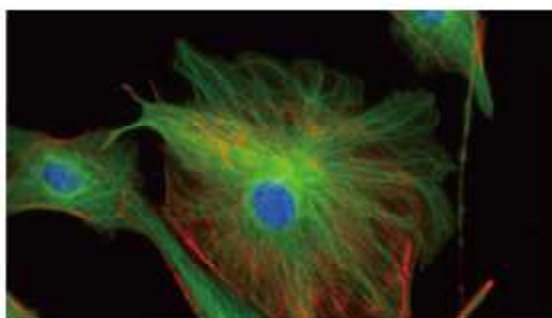

Convenient Measurement Data Management

Two measurement results exporting modes (Excel and text) make the measurement data management more convenient.

The continuation of the TrueChrome II's heritage

30fps High Speed Live Image

With 30fps data transfer at an uncompressed resolution of 1920X1080, TrueChrome Metrics sets a precedent. It is one of the fastest USB2.0 cameras in the world.

Excellent Capability for Fluorescence

Taking advantage of the ultra high signal to noise ratio sensor, TrueChrome Metrics provides for up to 10 seconds exposure time and gets finest detailed images, even for low light fluorescence.