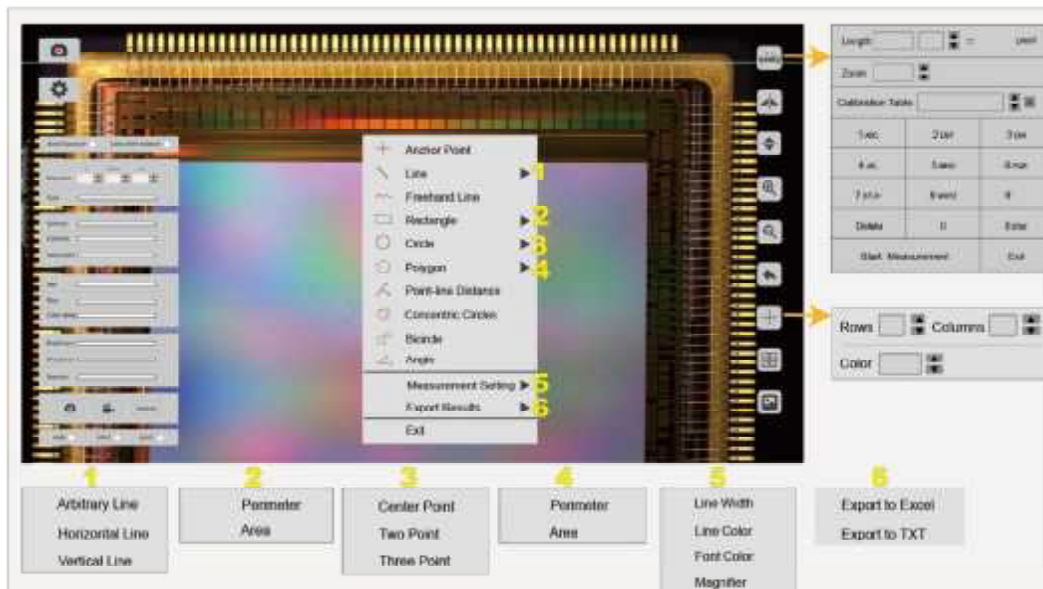

Characteristic

Technical Features

Showcase

Support

TrueChrome Metrics

Buy now

Integrated Digital Image Measurement System

Multiform Measurement Tools

The TrueChrome Metrics provides extremely powerful measurement functionality including: freehand lines, rectangles, polygons, circles, bicircles, angles, point-line distance and much more. In addition to the ability to measure point-line distance, angles, the length of curves and lines, the camera can measure the perimeter & area of enclosed features such as: rectangles, polygons, and circles. The unique calibration and magnification functions coupled with the ability to export the results to Excel or text files, make the measurements more convenient and simple.

Micron Level Measurement Accuracy

The TrueChrome Metrics is capable of delivering measurements with a resolution of 10 nanometers which provides an incredible metrology capability in the most demanding situations.

Superb Smart Camera

TrueChrome Metrics automatically analyzes the acquired images, optimizes the white balance, exposure time and saturation to present perfect images. Whatever, for bright field or dark field applications, ideal images can be captured, barely needing any parameter adjustments.