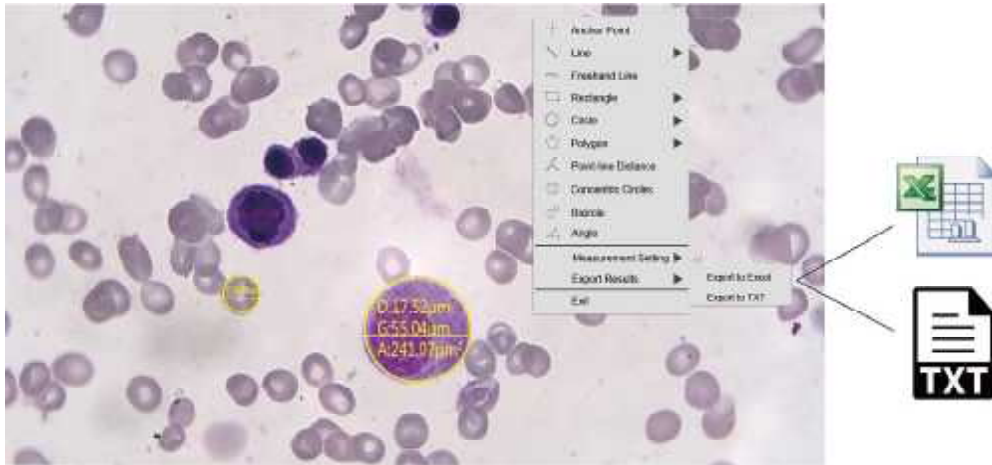

Convenient Measurement Data Management

Two measurement results exporting modes (Excel and text) make the measurement data management more convenient.

The continuation of the TrueChrome II's heritage

30fps High Speed Live Image

With 30fps data transfer at an uncompressed resolution of 1920X1080, TrueChrome Metrics sets a precedent. It is one of the fastest USB2.0 cameras in the world.