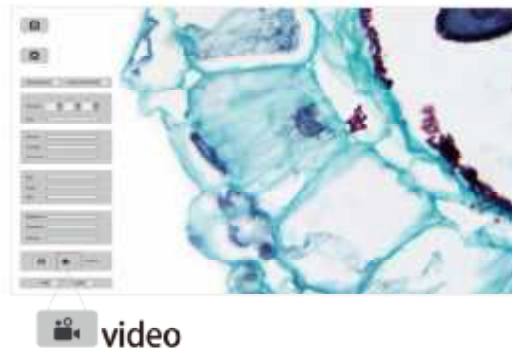

With 30fps data transfer at an uncompressed resolution of 1920X1080, TrueChrome Metrics sets a precedent. It is one of the fastest USB2.0 cameras in the world.

Excellent Capability for Fluorescence

Taking advantage of the ultra high signal to noise ratio sensor, TrueChrome Metrics provides for up to 10 seconds exposure time and gets finest detailed images, even for low light fluorescence.

3D Noise Reduction

Longer exposure times increase the image noise. But the integrated 3D noise reduction function keeps the TrueChrome Metrics image always clean and sharp.

1080P Video Recording

Just click the button to start recording 1080P videos at 30fps. The recorded video files will be saved to the high speed SD card. It is also possible to play back the videos from the SD card directly.

Superb Smart Camera

TrueChrome Metrics automatically analyzes the acquired images, optimizes the white balance, exposure time and saturation to present perfect images. Whatever, for bright field or dark field applications, ideal images can be captured, barely needing any parameter adjustments.