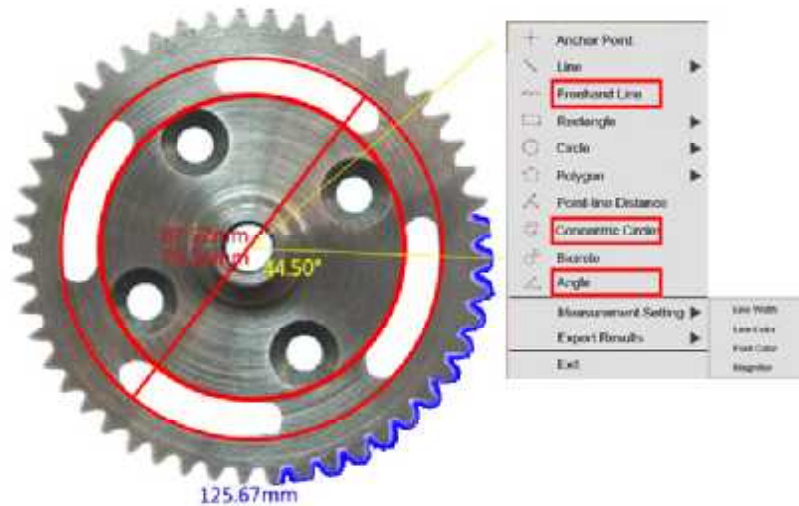

The TrueChrome Metrics provides extremely powerful measurement functionality including: freehand lines, rectangles, polygons, circles, bicircles, angles, point-line distance and much more. In addition to the ability to measure point-line distance, angles, the length of curves and lines, the camera can measure the perimeter & area of enclosed features such as: rectangles, polygons, and circles. The unique calibration and magnification functions coupled with the ability to export the results to Excel or text files, make the measurements more convenient and simple.

Micron Level Measurement Accuracy

The TrueChrome Metrics is capable of delivering measurements with a resolution of 10 nanometers which provides an incredible metrology capability in the most demanding situations.

Measurement for Various Applications

In addition μm , TrueChrome Metrics also provides calibrations in mm and cm, which will meet various measurement requirements in different applications. And these results provide objective and reliable data to support quantitative analysis.

With 30fps data transfer at an uncompressed resolution of 1920X1080, TrueChrome Metrics sets a precedent. It is one of the fastest USB2.0 cameras in the world.

Excellent Capability for Fluorescence

Taking advantage of the ultra high signal to noise ratio sensor, TrueChrome Metrics provides for up to 10 seconds exposure time and gets finest detailed images, even for low light fluorescence.